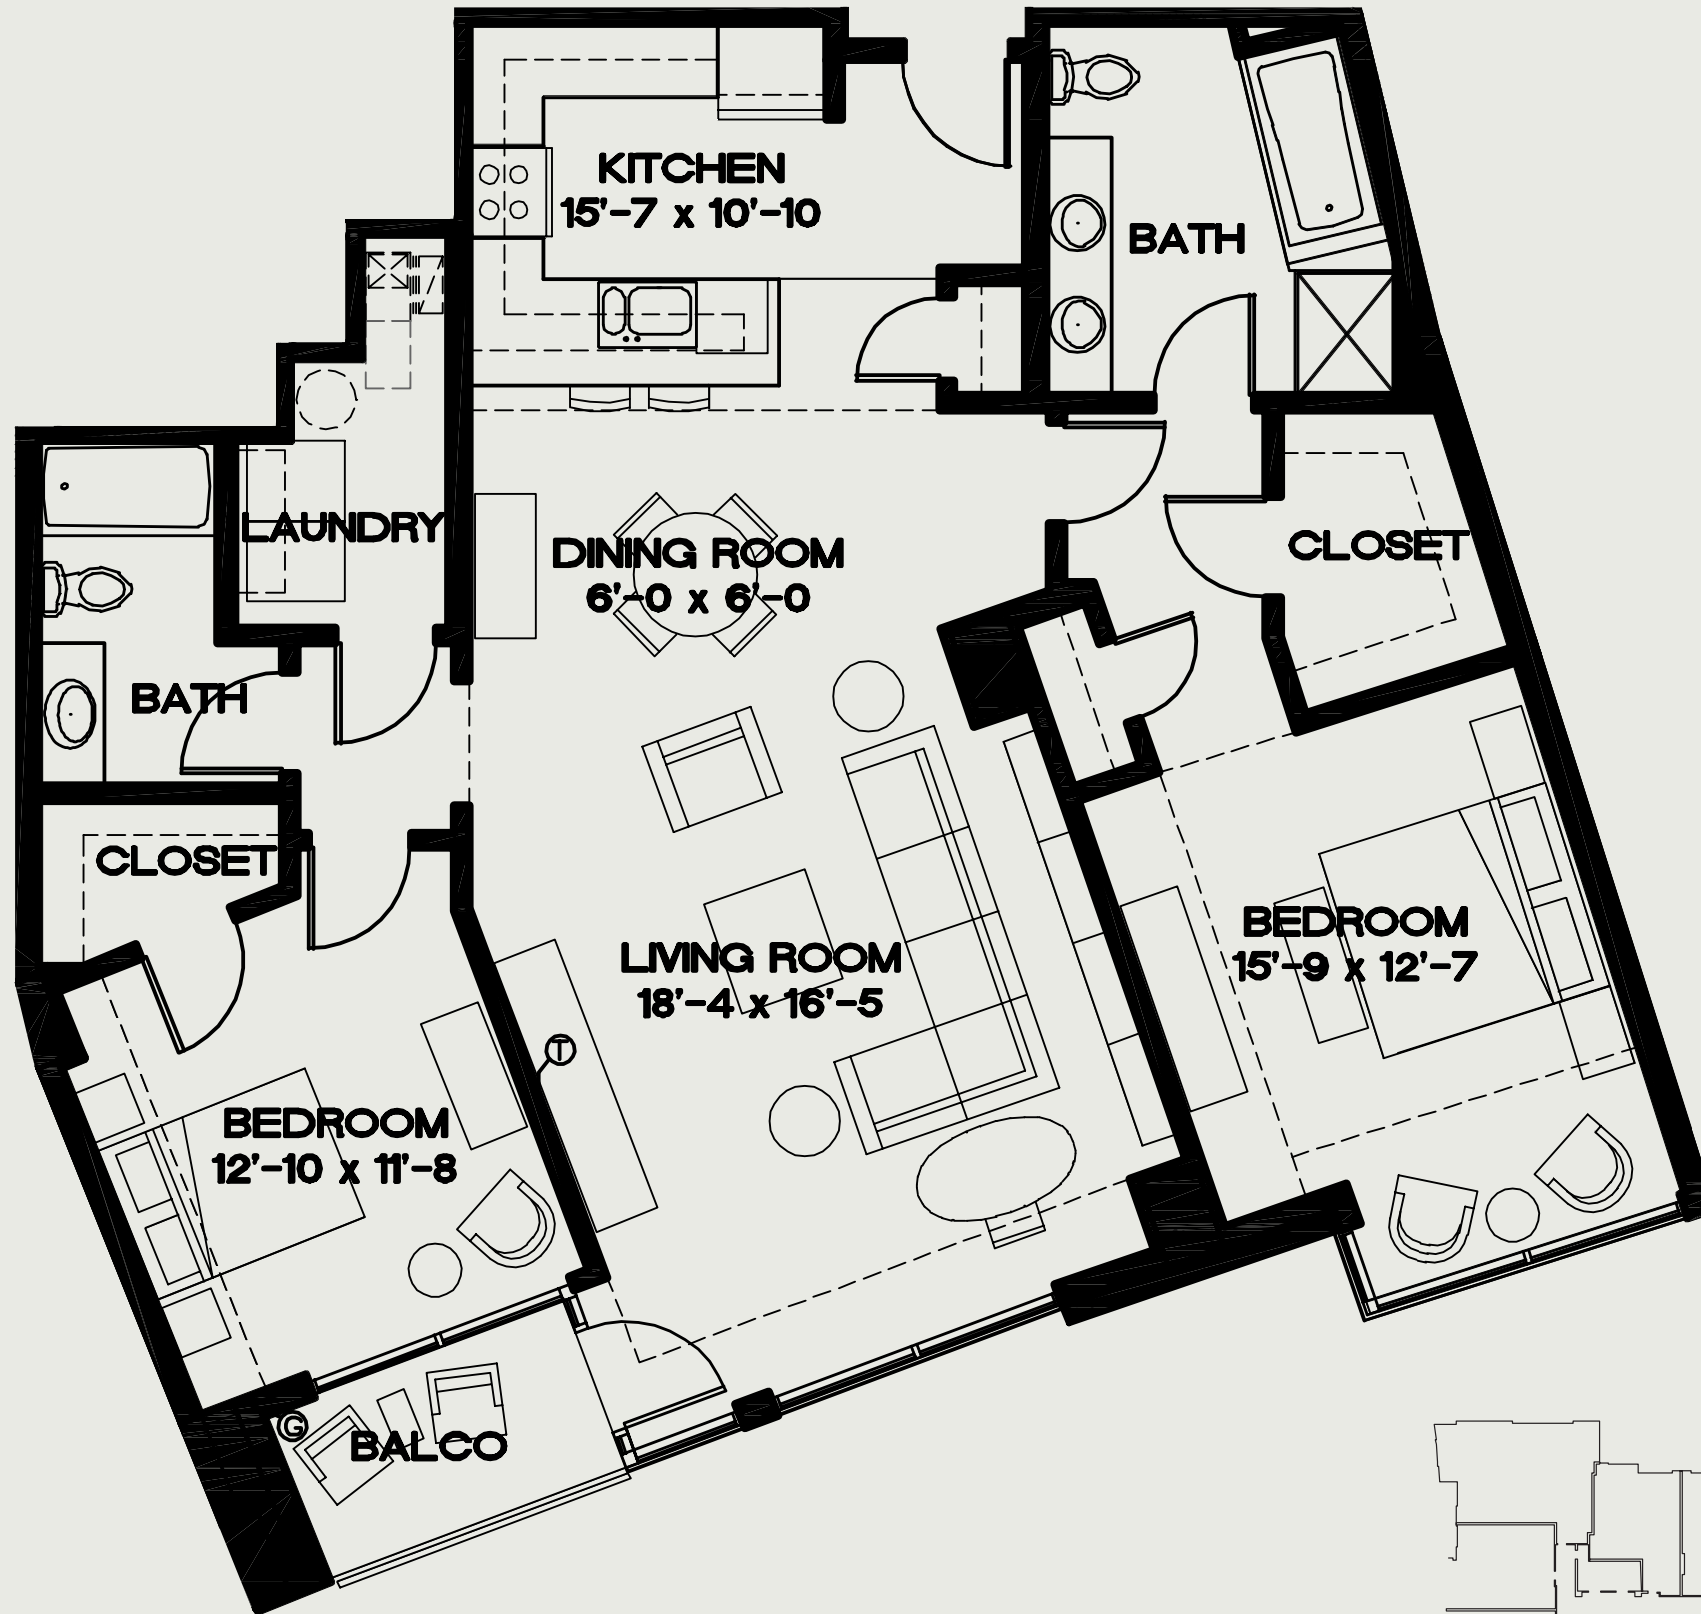

RESIDENCE 5502

1,423 square feet

2 bedroom, 2 bath

Balcony facing Turner Park

Midtown Crossing Condo Sales Center
200 S. 31st Avenue, Suite 4303
Omaha, NE 68131

402-934-6450
www.MidtownCrossing.com

Represented and Marketed by