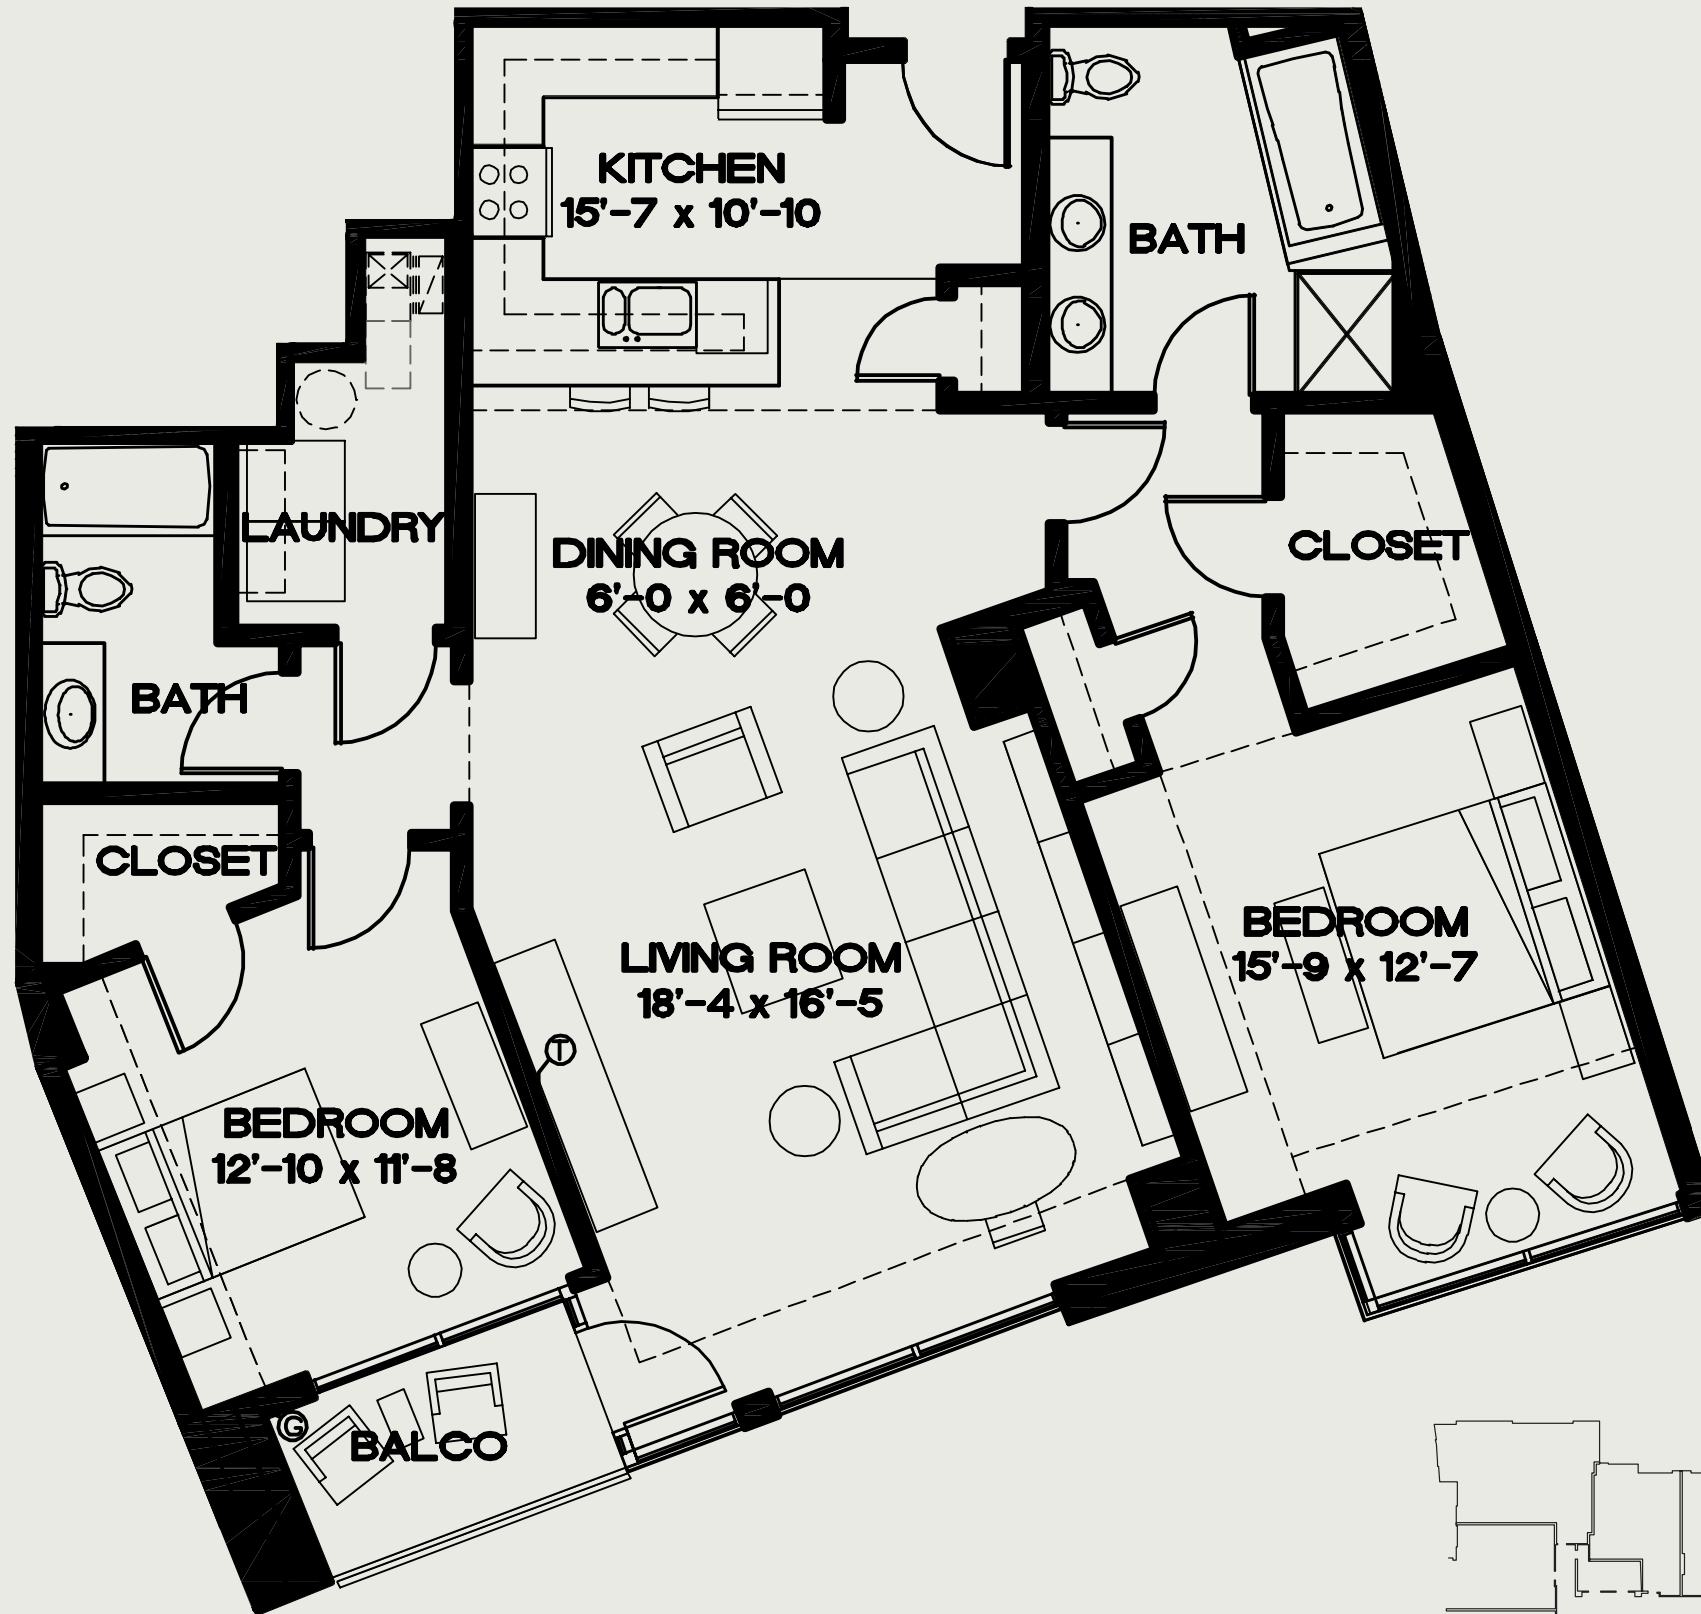

RESIDENCE 5302

1,423 square feet

2 bedroom, 2 bath

Balcony facing Turner Park

Midtown Crossing Condo Sales Center
200 S. 31st Avenue, Suite 4303
Omaha, NE 68131

402-934-6450
www.MidtownCrossing.com

Represented and Marketed by