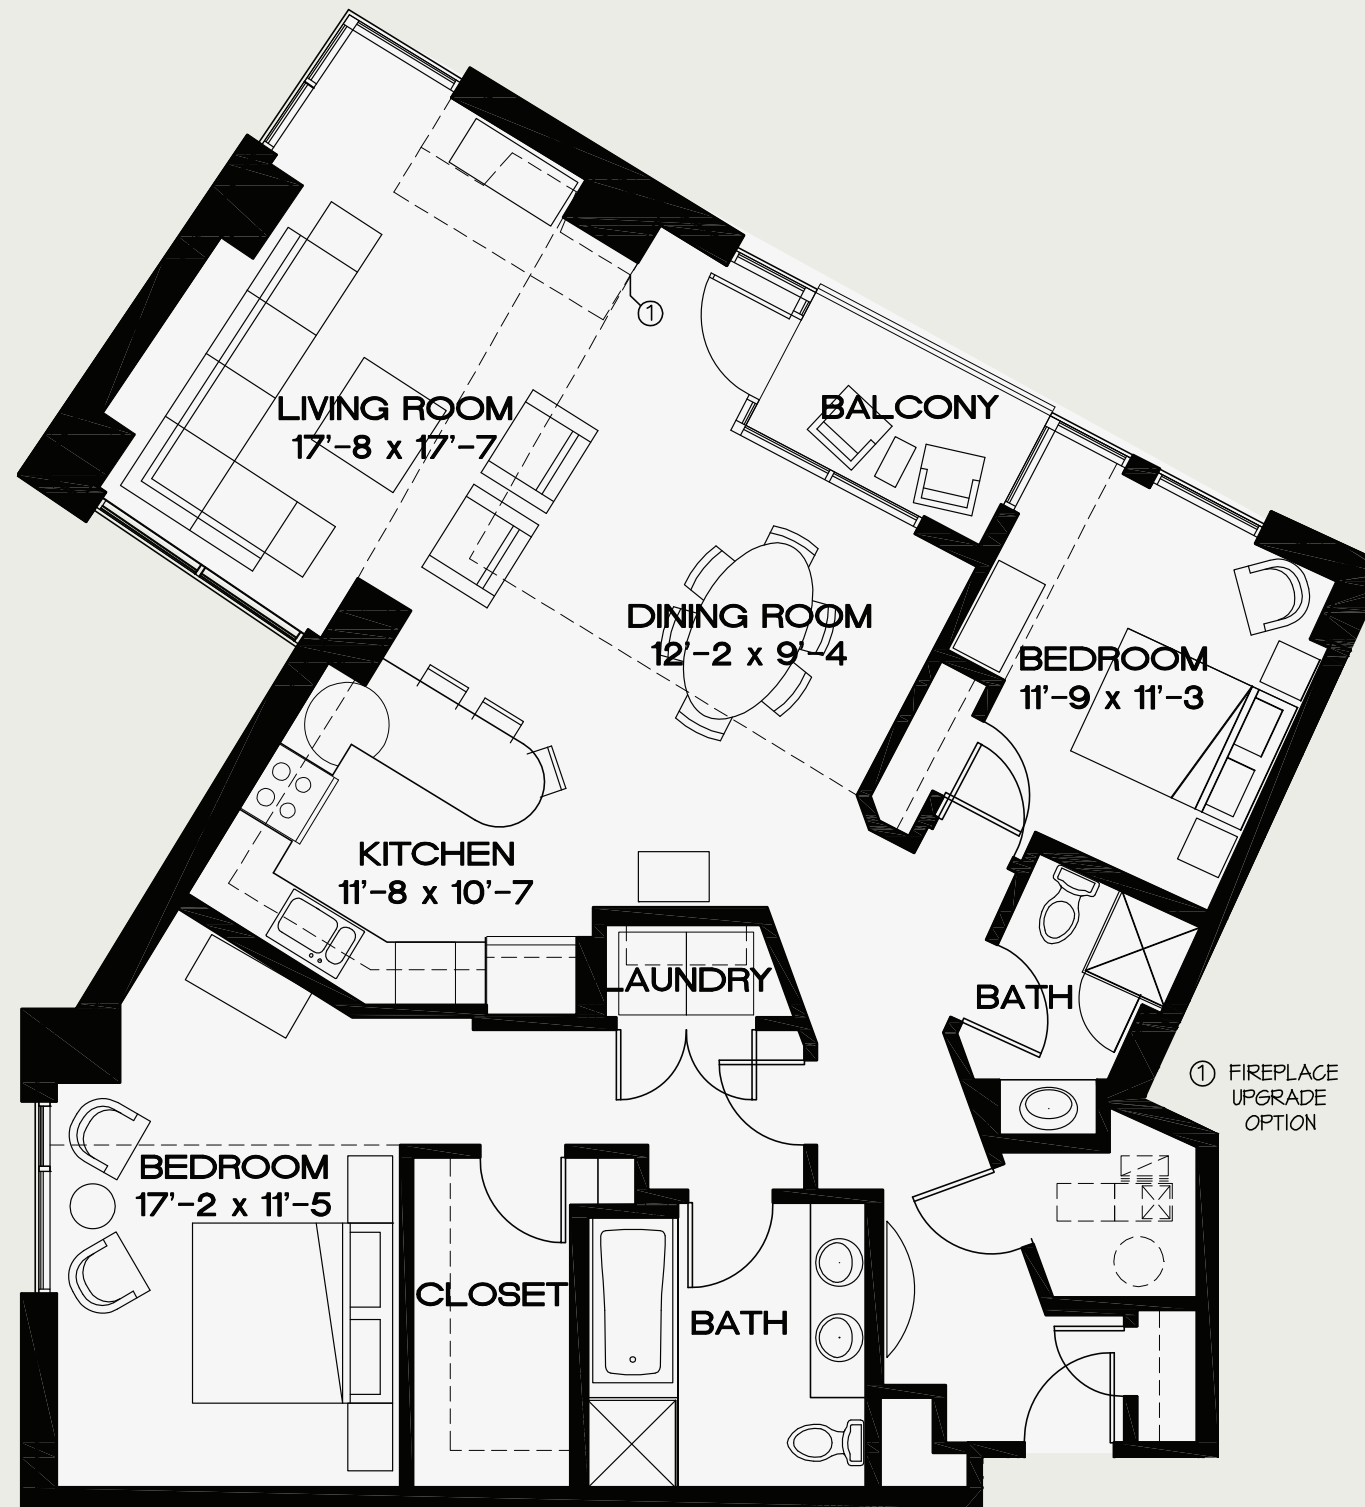

# RESIDENCE 3303

1,310 square feet

2 bedroom, 2 bath

Balcony facing Turner Park

Midtown Crossing Condo Sales Center  
200 S. 31st Avenue, Suite 4303  
Omaha, NE 68131

402-934-6450  
www.MidtownCrossing.com