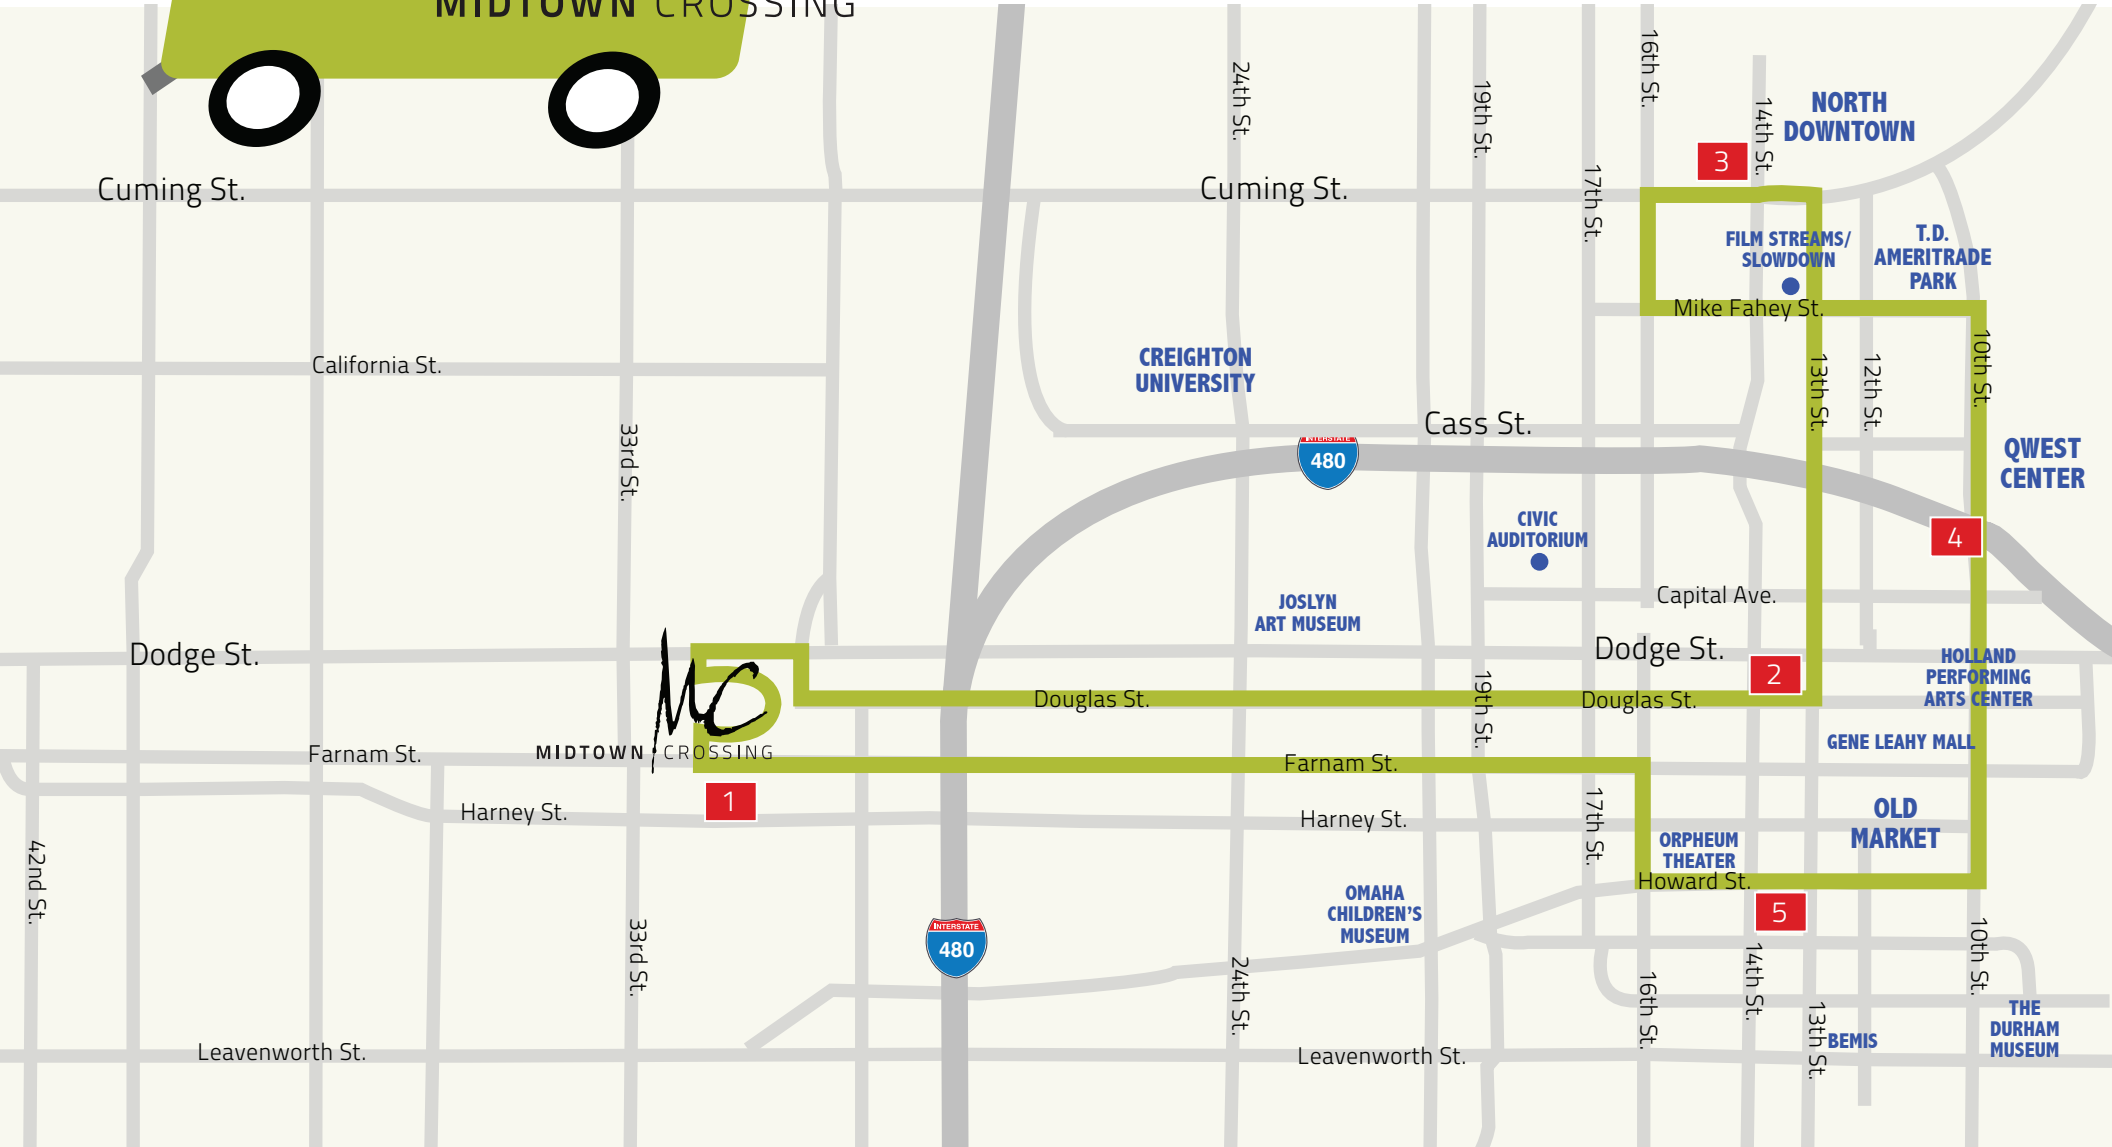

Event Shuttle

MIDTOWN CROSSING

EVENT SHUTTLE ROUTE

DROP OFF/PICK UP LOCATIONS

- 1** Midtown Crossing at Turner Park
31st Ave. and Farnam St. (near Metro bus stop)
- 2** Holland Performing Arts Center
13th and Douglas St. (West Side)
- 3** North Downtown/Stadium (Holiday Inn)
1420 Cuming St.
- 4** Qwest Center (Hilton Omaha)
1001 Cass St.
- 5** Old Market (Greater Omaha Chamber of Commerce)
13th and Howard St. (near Metro bus stop)

*Shuttle will run a continuous loop at the top and bottom of every hour originating at Midtown Crossing