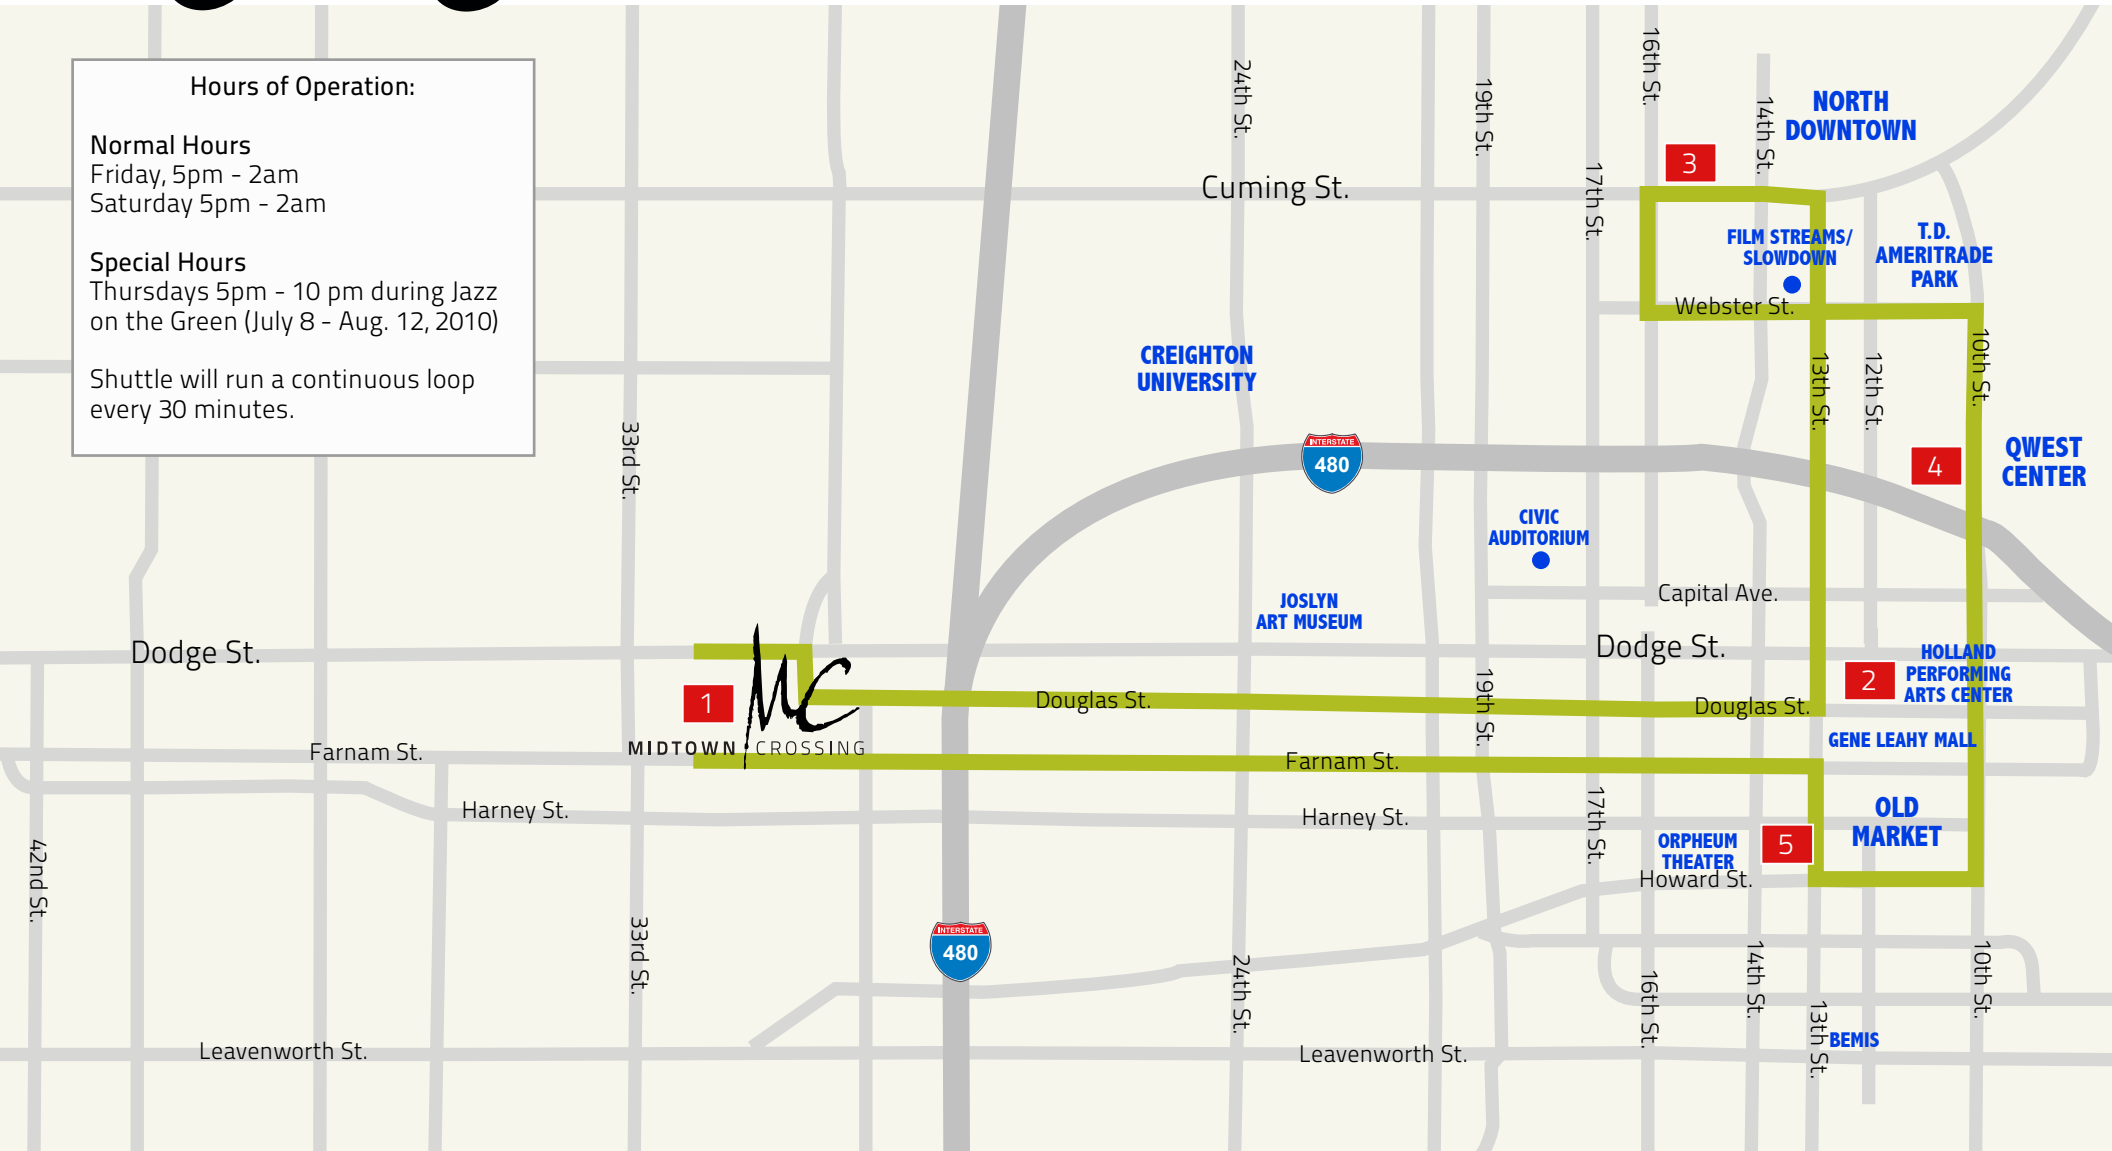

EVENT SHUTTLE ROUTE

DROP OFF / PICK UP LOCATIONS

www.midtowncrossing.com

Hours of Operation:

Normal Hours
 Friday, 5pm - 2am
 Saturday 5pm - 2am

Special Hours
 Thursdays 5pm - 10 pm during Jazz on the Green (July 8 - Aug. 12, 2010)

Shuttle will run a continuous loop every 30 minutes.

1 Midtown Crossing at Turner Park
 200 S. 31st Ave. (west side of Turner Park loop)

2 Holland Performing Arts Center
 1200 Douglas St.

4 Qwest Center (Hilton Omaha)
 1001 Cass St.

During Jazz on the Green alternate stop will be on the corner of 31st Ave. and Farnam

3 North Downtown/Stadium (Holiday Inn)
 1420 Cuming St.

5 Old Market (Greater Omaha Chamber of Commerce)
 1301 Harney St.